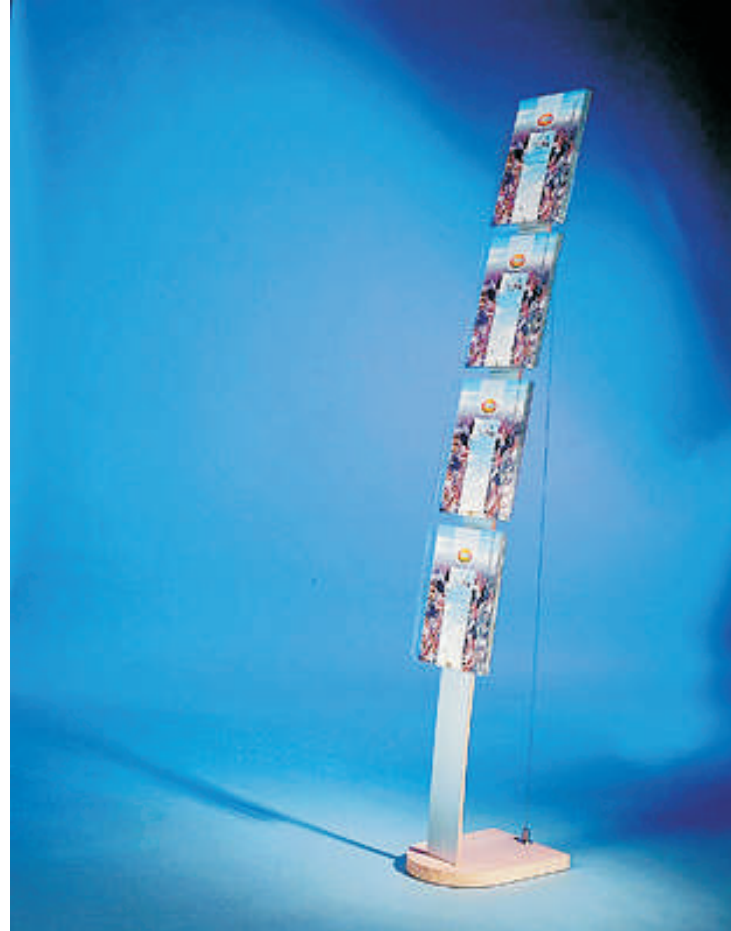

Display Unit "Fix Zip"

Location : Nation wide